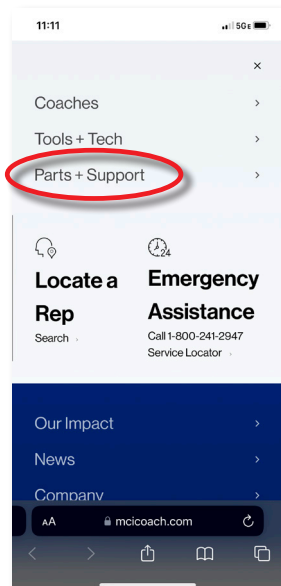

MCIcoach.com Mobile Friendly Access

INFORMATION SHEET

nfi.parts

Keep MCI in your back pocket with www.MCIcoach.com mobile friendly access.

Conveniently find all the information for MCI service, support and more on your phone browser. Add MCI to your home screen today!

STEP 4

Find and order parts.

STEP 1

Go to mcicoach.com on your phone or tablet. Select the three hash bars to access the menus.

STEP 2

From here you can search for a rep, ERSA, field support, and more.

STEP 3