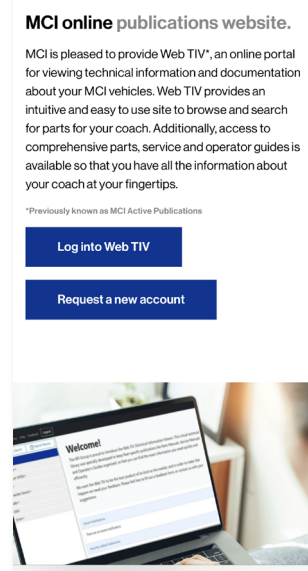

MCIcoach.com Mobile Friendly Access

INFORMATION SHEET

nfi.parts

Keep MCI in your back pocket with www.MCIcoach.com mobile friendly access.

Conveniently find all the information for MCI service, support and more on your phone browser. Add MCI to your home screen today!

STEP 4

Find and order parts.

STEP 1

Go to mcicoach.com on your phone or tablet. Select the three hash bars to access the menus.

STEP 2

From here you can search for a rep, ERSA, field support, and more.

STEP 3