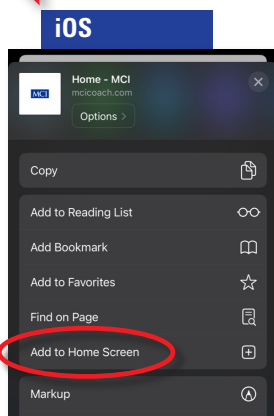

STEP 5

Add MCI to your home screen for easy access.

nfi.parts
www.nfi.parts

U.S. & Canada
800.665.2637

U.S. 800.323.1290
Canada 800.665.0155
partsstore.mcicoach.com