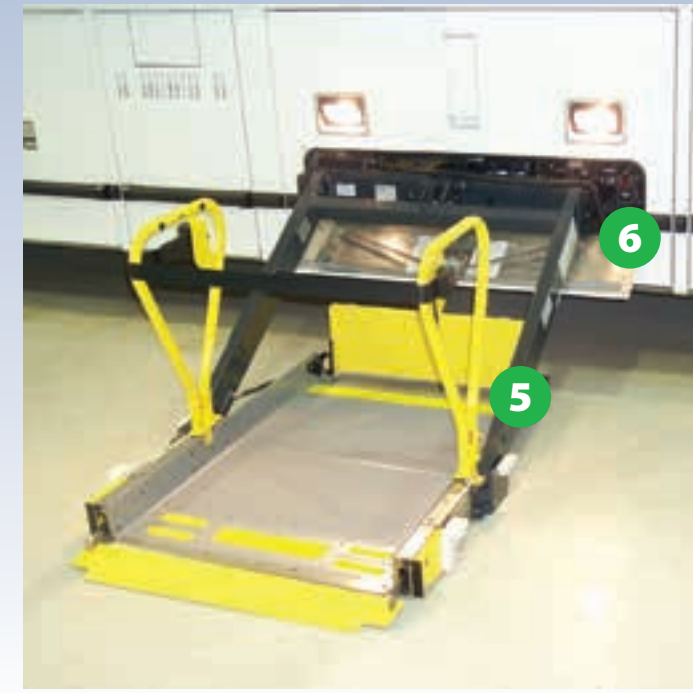

## D4505

1. Main Battery Disconnect Switch
2. Exterior Entrance Door and Kneel Switch
3. Entrance Door Air Dump Valve Switch
4. Baggage Door Lock
5. Wheelchair Lift
6. Lift Control Pendant Switch
7. Horn/Foot Operated on Driver Footrest
8. Park Brake Valve on Lower, RH Console
9. Entertainment Controller and AM/FM CD Player
10. Regeneration Switch